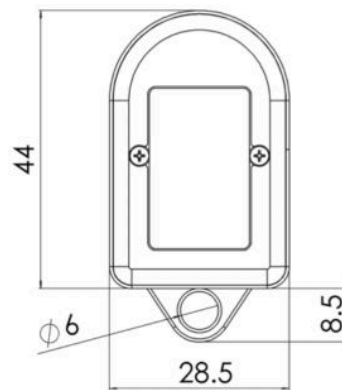

The Follow-Me Track-iT tag is a compact device that is to be placed on a performer or an object for tracking purposes. The tags can be easily attached to a person's pocket or belt. There's no limit to number of tags used in the Follow-Me Track-iT system.

Two tags are attached per performer, this improves line of sight between the tags and the anchors throughout the performance area, and is also done for redundancy purposes.

The Follow-Me Track-iT tags are to be charged using the Follow-Me Track-iT Tag Charger.

SPECIFICATIONS

- UWB transceiver
- Integrated omni-directional UWB antenna
- Integrated Motion Processing Unit
- Tri-Colour LED indicator
- 140mA-h Lithium-Ion rechargeable battery
- Battery life +/- 7 hours
- USB-C port charging connection point
- Full charge in 1- 2 hours
- Optimal tracking requires 2x tags per performer
- Weight: 18 gram
- Weight boxed: 30 gram
- FCC certified
- CE marked

Dimension unit: millimeter

INDEPENDENT • FLEXIBLE • SCALABLE

FOLLOW-ME
TRACKING SOLUTIONS